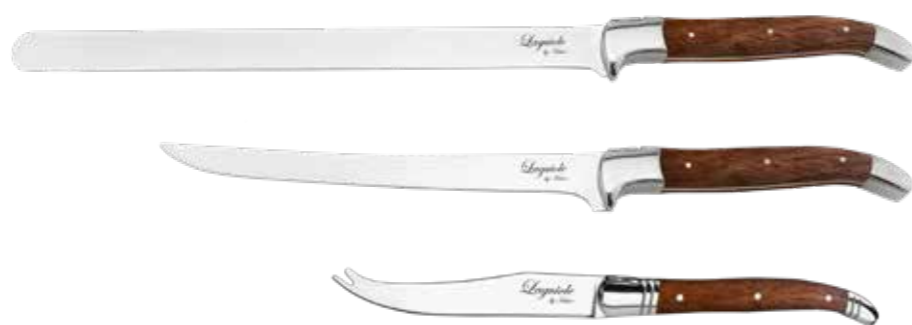

Rosewood

Item no.: 30-LG003R
Weight: 1 kg
Materials: Rosewood/Stainless steel
Cardboard book box (LxWxH): 45.5 x 13 x 4.5 CM
Product EAN: 5712087101451
Master box: 12
Master box weight: 14.7 kg
Master box (HxWxL): 47.5 x 28.5 x 31.0 CM
Pallet quantity: 360
HS Code: 82119100